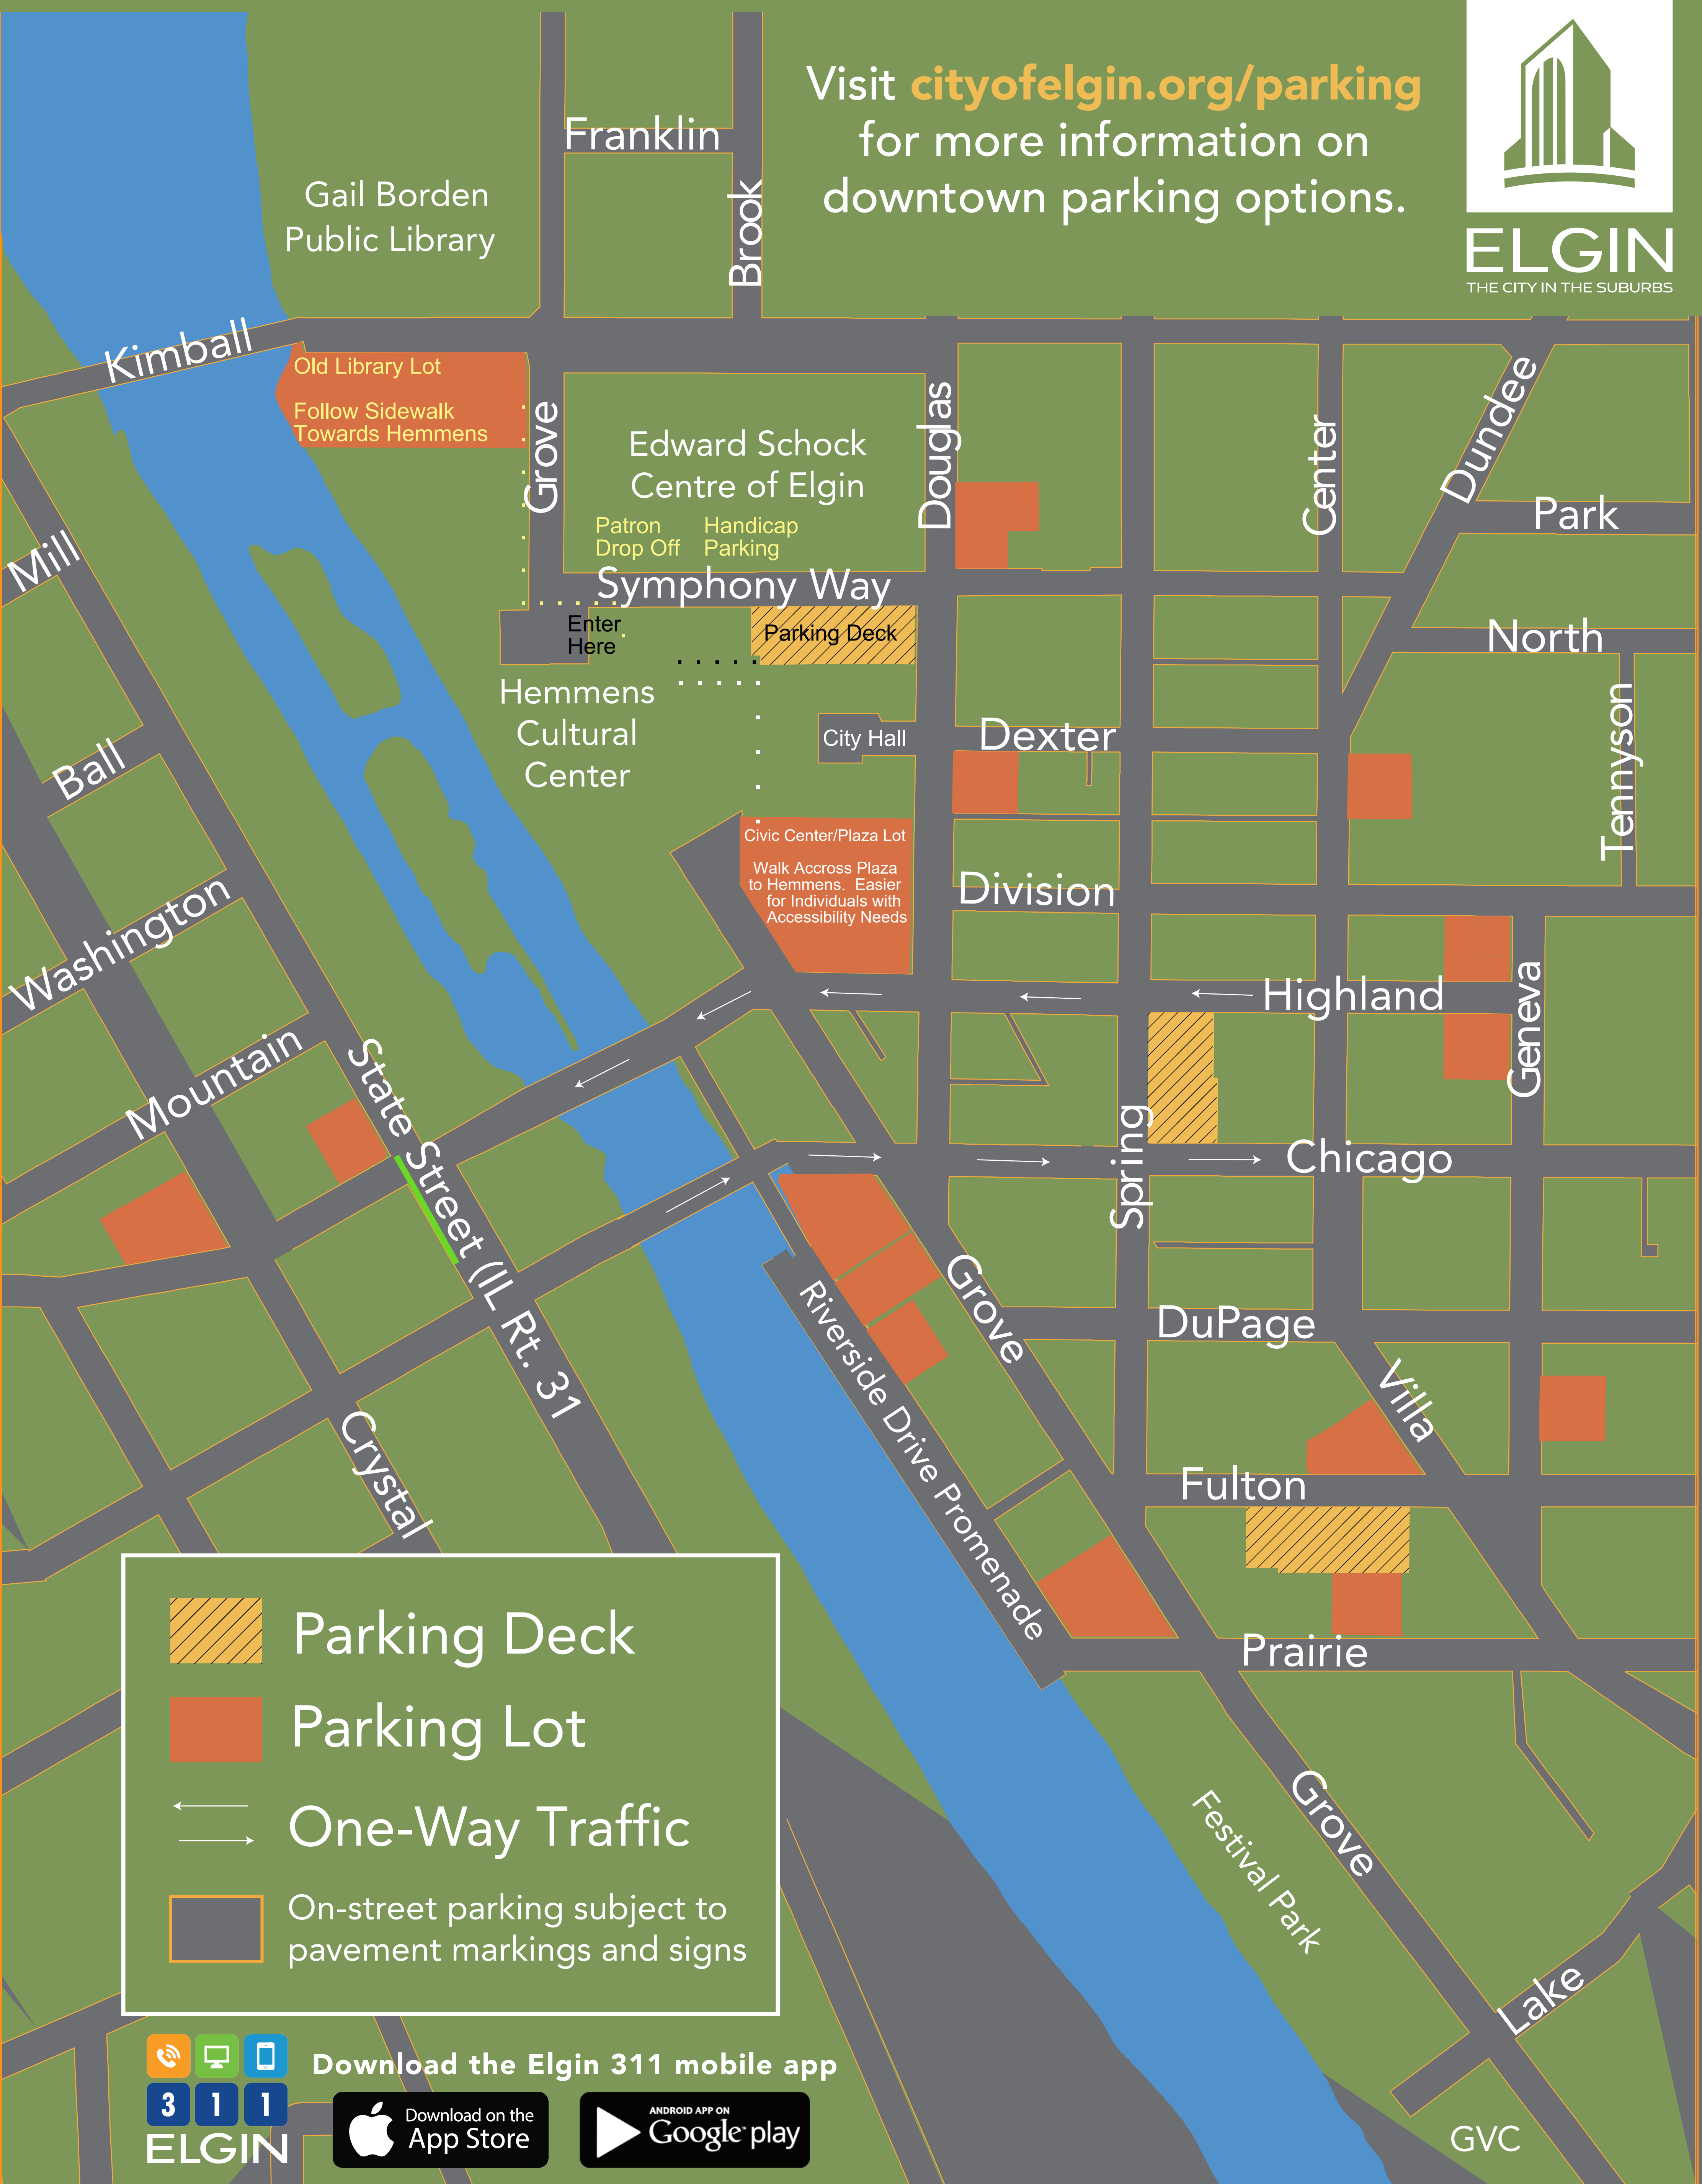

FREE PUBLIC PARKING

Visit cityofelgin.org/parking for more information on downtown parking options.

ELGIN
THE CITY IN THE SUBURBS

-  Parking Deck
-  Parking Lot
-  One-Way Traffic
-  On-street parking subject to pavement markings and signs

Download the Elgin 311 mobile app

GVC