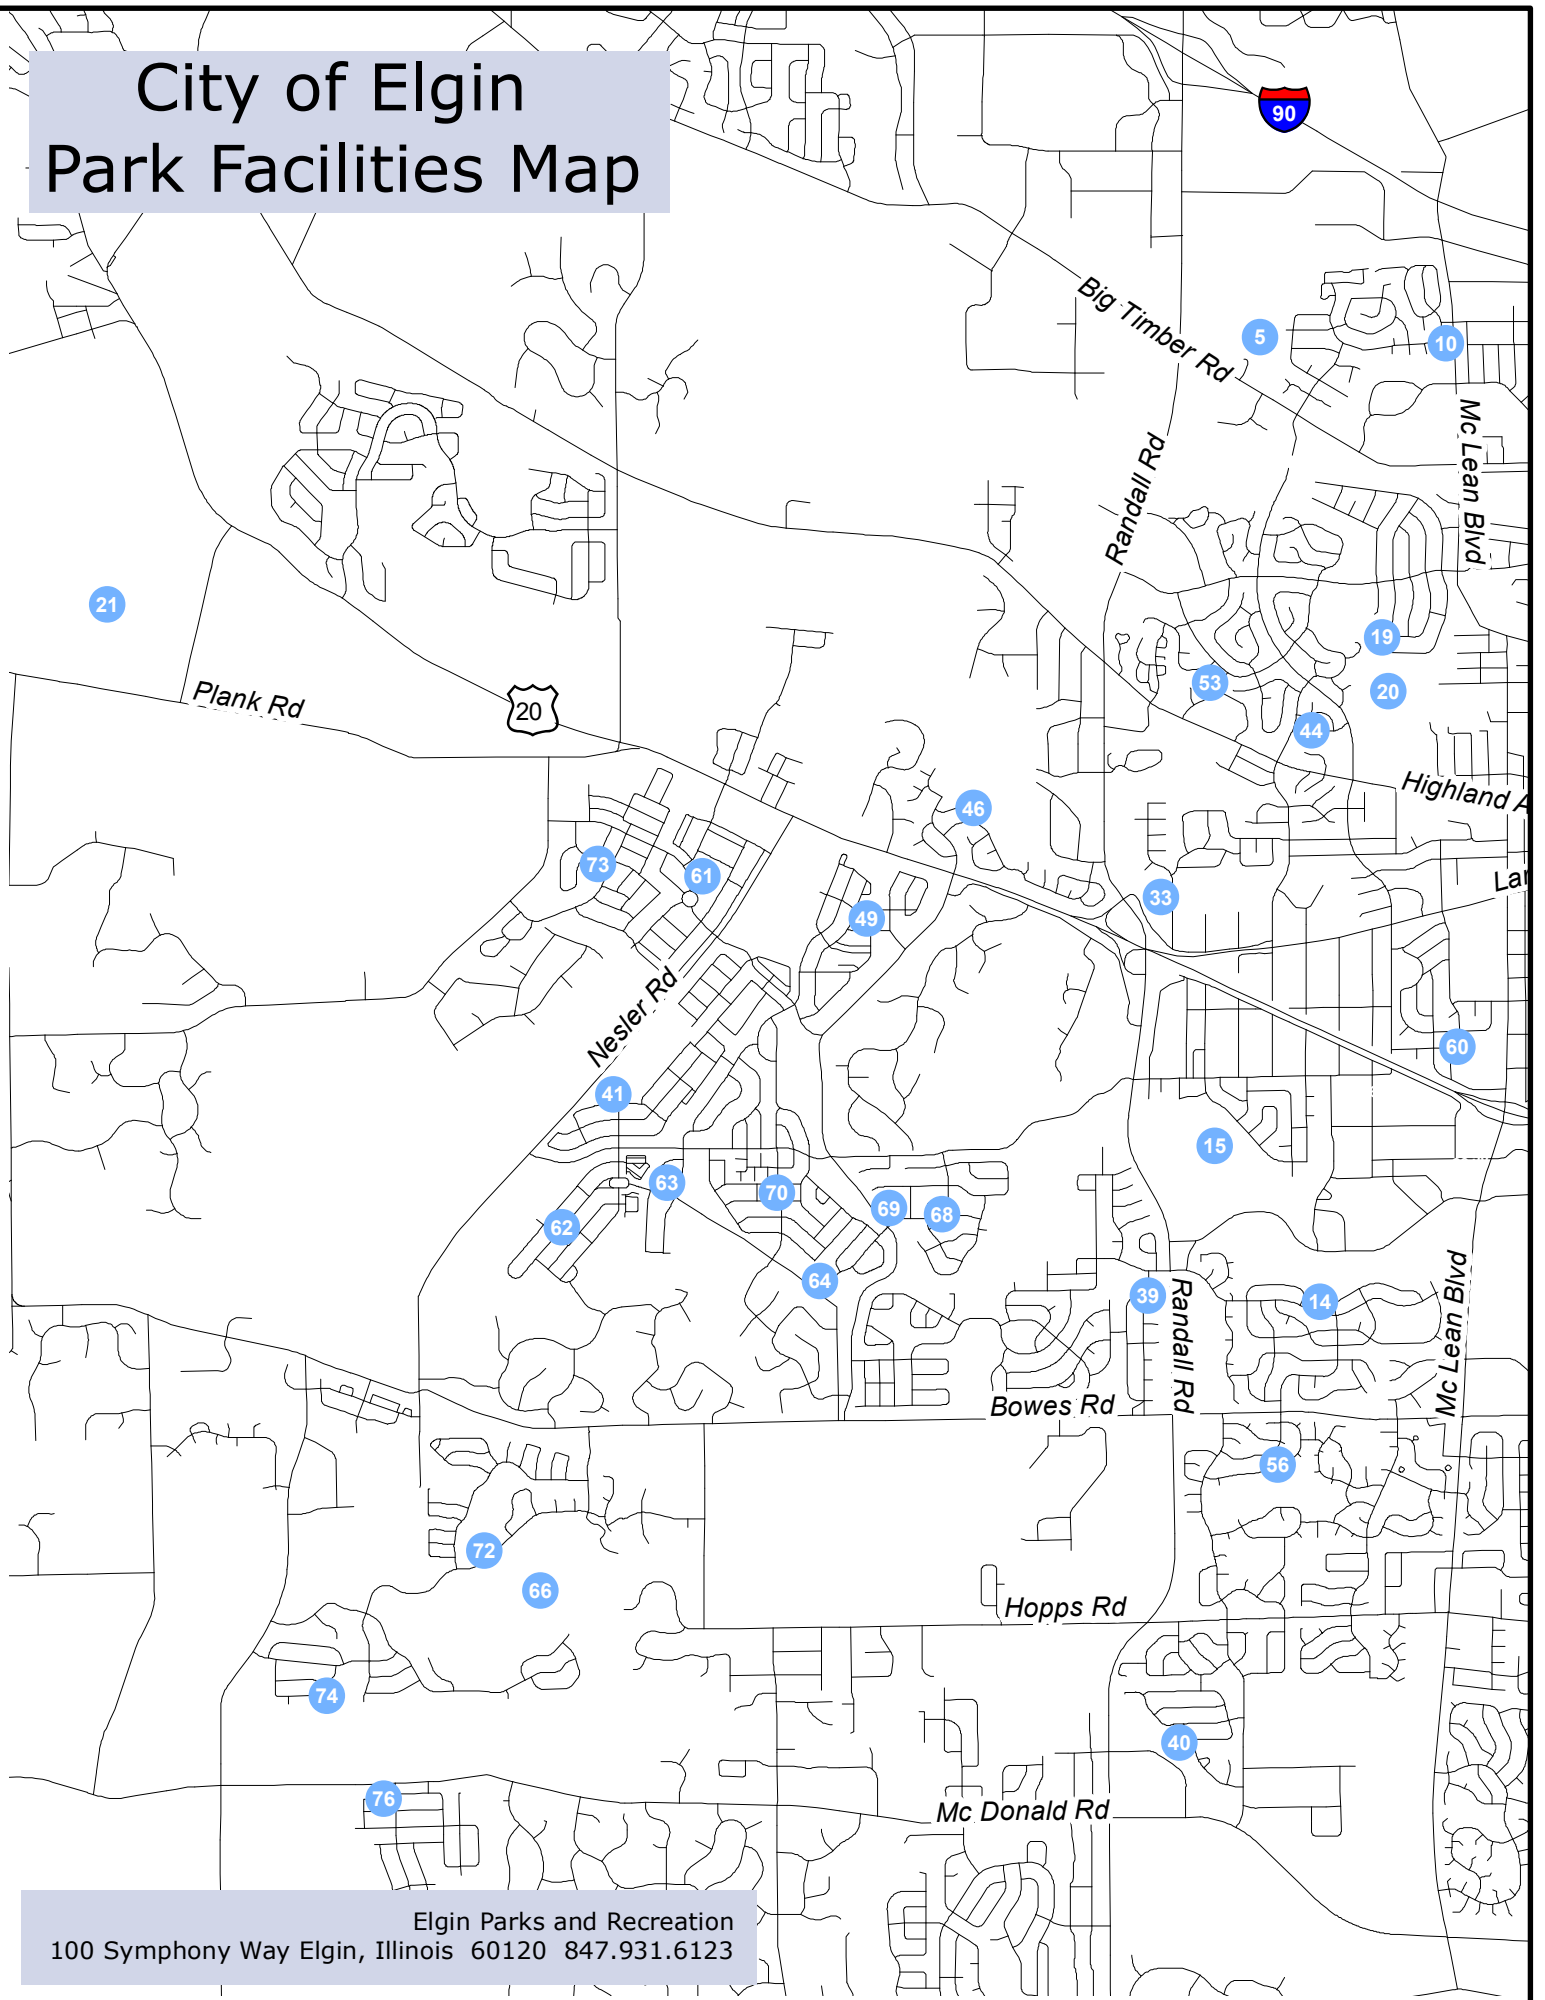

City of Elgin Park Facilities Map

Elgin Parks and Recreation
100 Symphony Way Elgin, Illinois 60120 847.931.6123

Map Key			Bandshell	Basketball Court	BMX Track	Boat Launch	Fields Baseball	Fields Softball	Fields Football	Fields: Practice Area	Fields: Smaller Practice Area	Fields: Soccer	Fishing Area or Pier	Golf Course	Ice Skating	Museum	Nature Center	Nature Preserve	Nature or Multi-Use Trl.	Paths:Hard Surface	Pavillion	Playground	Sand Volleyball	Shelter/Gazebo	Skateboard & Rollerblade Trl.	Swimming Pools	Tennis Courts	Washroom Facilities	Water "Play" Fountain	Zoo	
Park Name	Park Location	Acreage																													
1	Abbott Park	104 S. Commonwealth Ave	1.24																												
2	Advocate Park	179 E. Chicago St	0.09																												
3	Barclay Park	165 Center St	0.27																												
4	Bluff Spring Fen	945 Bluff City Blvd	97																												
66	Bowes Creek Country Club	1250 Bowes Creek Blvd	249																												
5	Burnidge Wood Park	2050 Banks Dr	22.04																												
6	Campus Park	455 Campus Dr	7.56																												
7	Carelton Rogers Park	55 N. Spring St	0.45																												
9	Central Park	225 S. State St	3.45																												
10	Century Oaks Park	1300 N. McLean Blvd	3.96																												
11	Channing Park	35 Rugby Pl.	6																												
12	Clara Howard Park	448 Fremont St	0.49																												
13	Clifford Owasco Park	825 Clifford St	4.56																												
14	College Green Park	1900 College Green Dr	2.97																												
15	College Park	370 Gale St	54.23																												
63	Copper Springs Park	380 Copper Spring Ln.	4.1																												
16	Corley Drive Park	1316 Corley Dr	3.05																												
60	Cornerstone Park	1540 Mulberry Ln.	1.15																												
38	Davidson Memorial Park	315 Prairie St	0.3																												
17	Douglas Ave Park	261 Douglas Ave	0.23																												
18	Drake Field Park	701 Hastings St	7.01																												
19	Eagle Heights Park	650 Deborah Ave	6.19																												
20	Eagle Burnidge Park	1600 Eagle Rd	56																												
22	Elgin Shores	601 S. State St	20.8																												
23	Elgin Sports Complex	709-875 Sports Way	407																												
24	Esmeralda Park	830 Esmeralda Pl	0.46																												
74	Fairway Park	3661 Thornhill Dr	2.91																												
25	Festival Park	132 S. Grove Ave	5.5																												
26	Foundry Park	199 N. State St	7.3																												
27	Frazier Park	580 Frazier Ave	0.52																												
28	G.A.R. Park	115 Villa St	0.14																												
29	George Van deVoorde Fire Museum	533 St. Charles St	0.41																												
30	Gifford Park	355 DuPage St	1.88																												
31	Grant School Park	265 N. Jackson St	1.8																												
32	Grolich Park	37 Souster Ave	7.62																												
33	Hawthorne Hill Park	28 Brookside Dr	65.82																												
70	Heritage Park	3140 Heritage Parkway	3.14