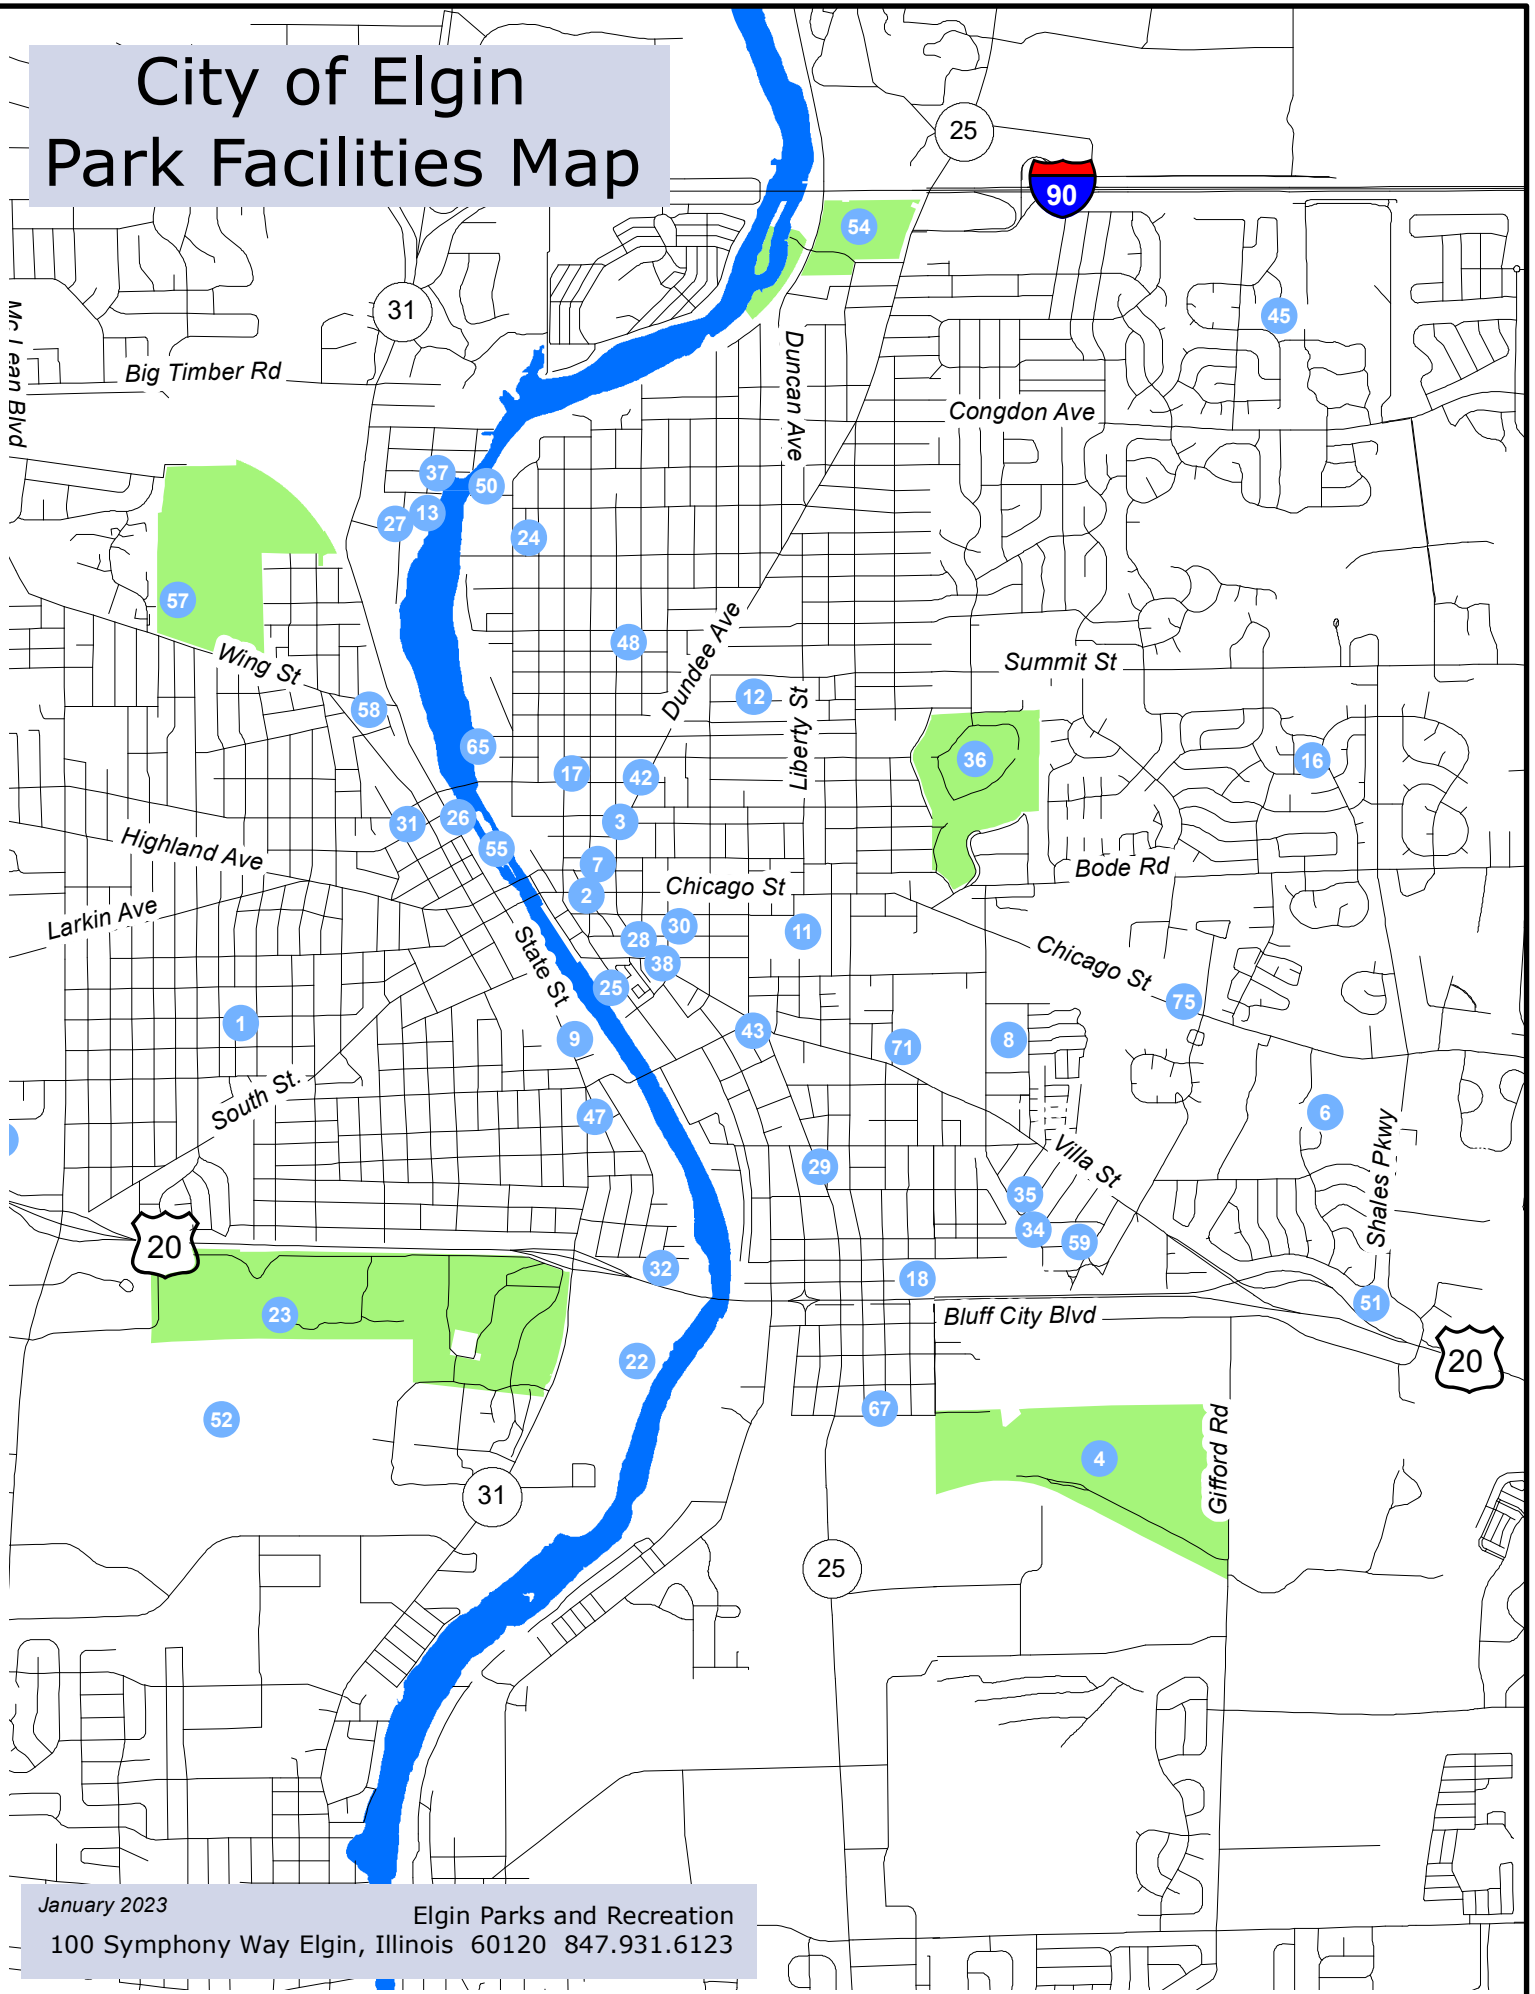

City of Elgin Park Facilities Map

January 2023

Elgin Parks and Recreation
100 Symphony Way Elgin, Illinois 60120 847.931.6123