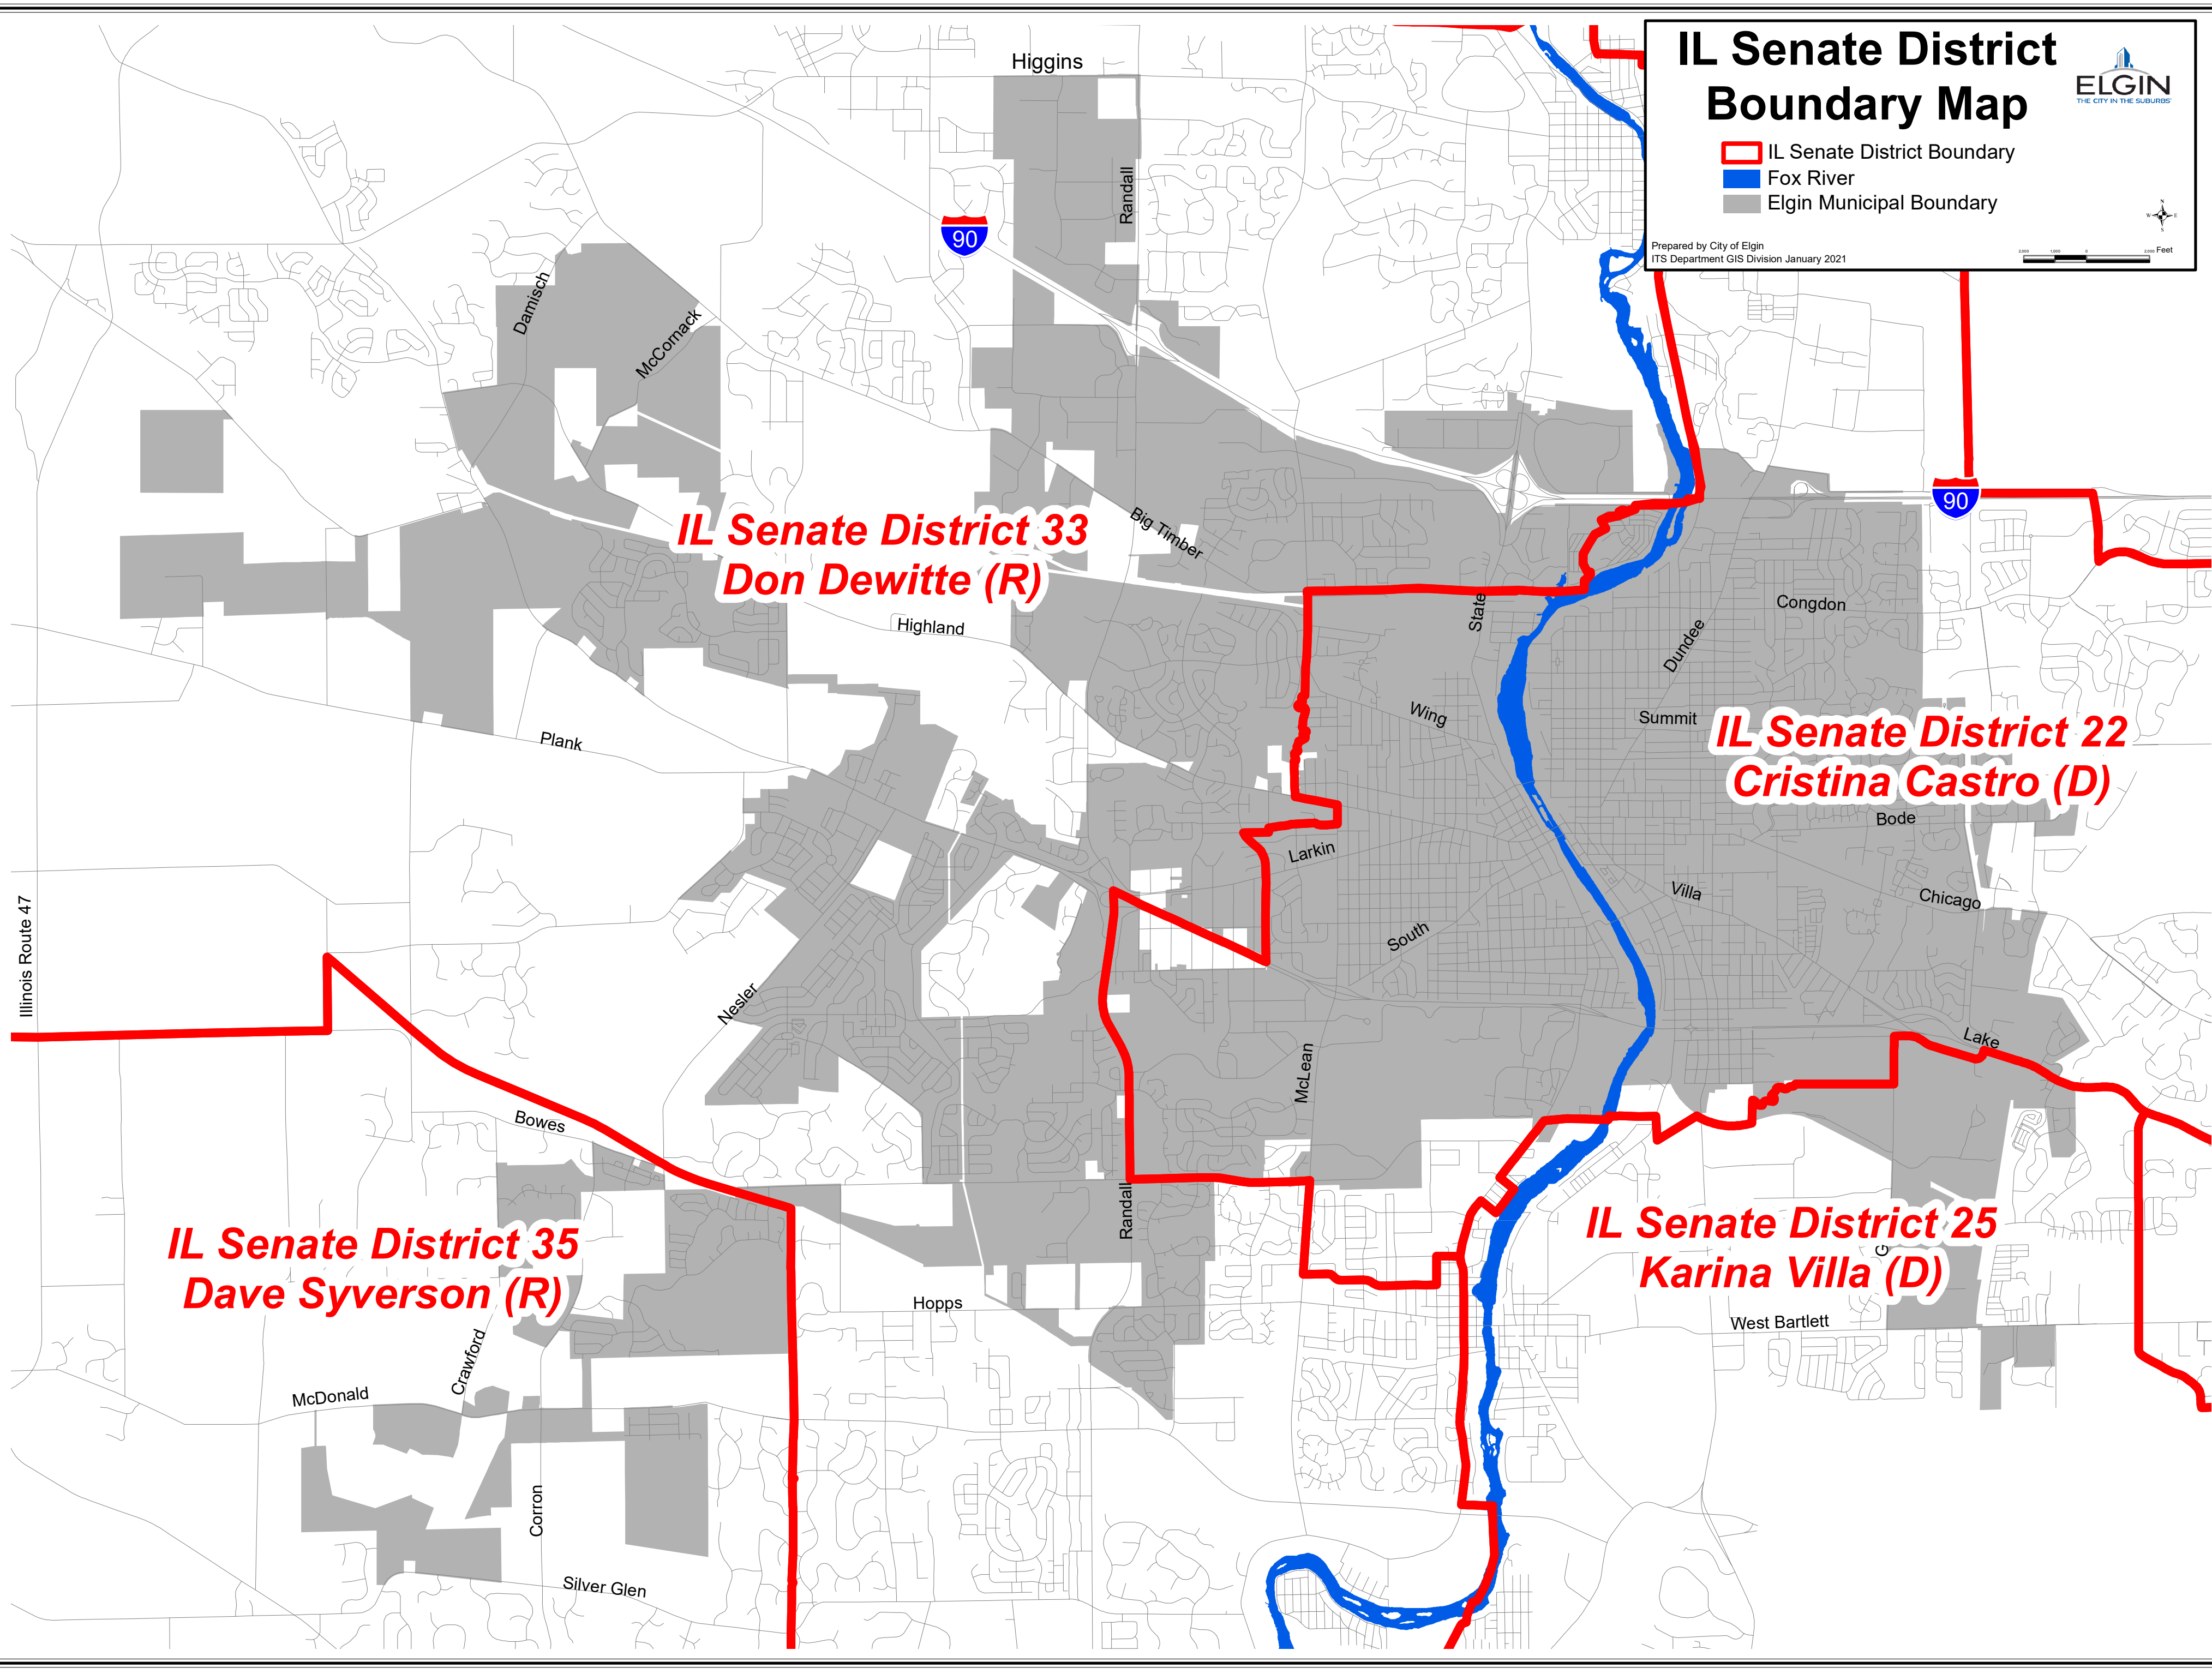

IL Senate District Boundary Map

- IL Senate District Boundary
- Fox River
- Elgin Municipal Boundary

Prepared by City of Elgin
ITS Department GIS Division January 2021

IL Senate District 33
Don Dewitte (R)

IL Senate District 22
Cristina Castro (D)

IL Senate District 35
Dave Syverson (R)

IL Senate District 25
Karina Villa (D)

Illinois Route 47

90

90

Higgins

Randall