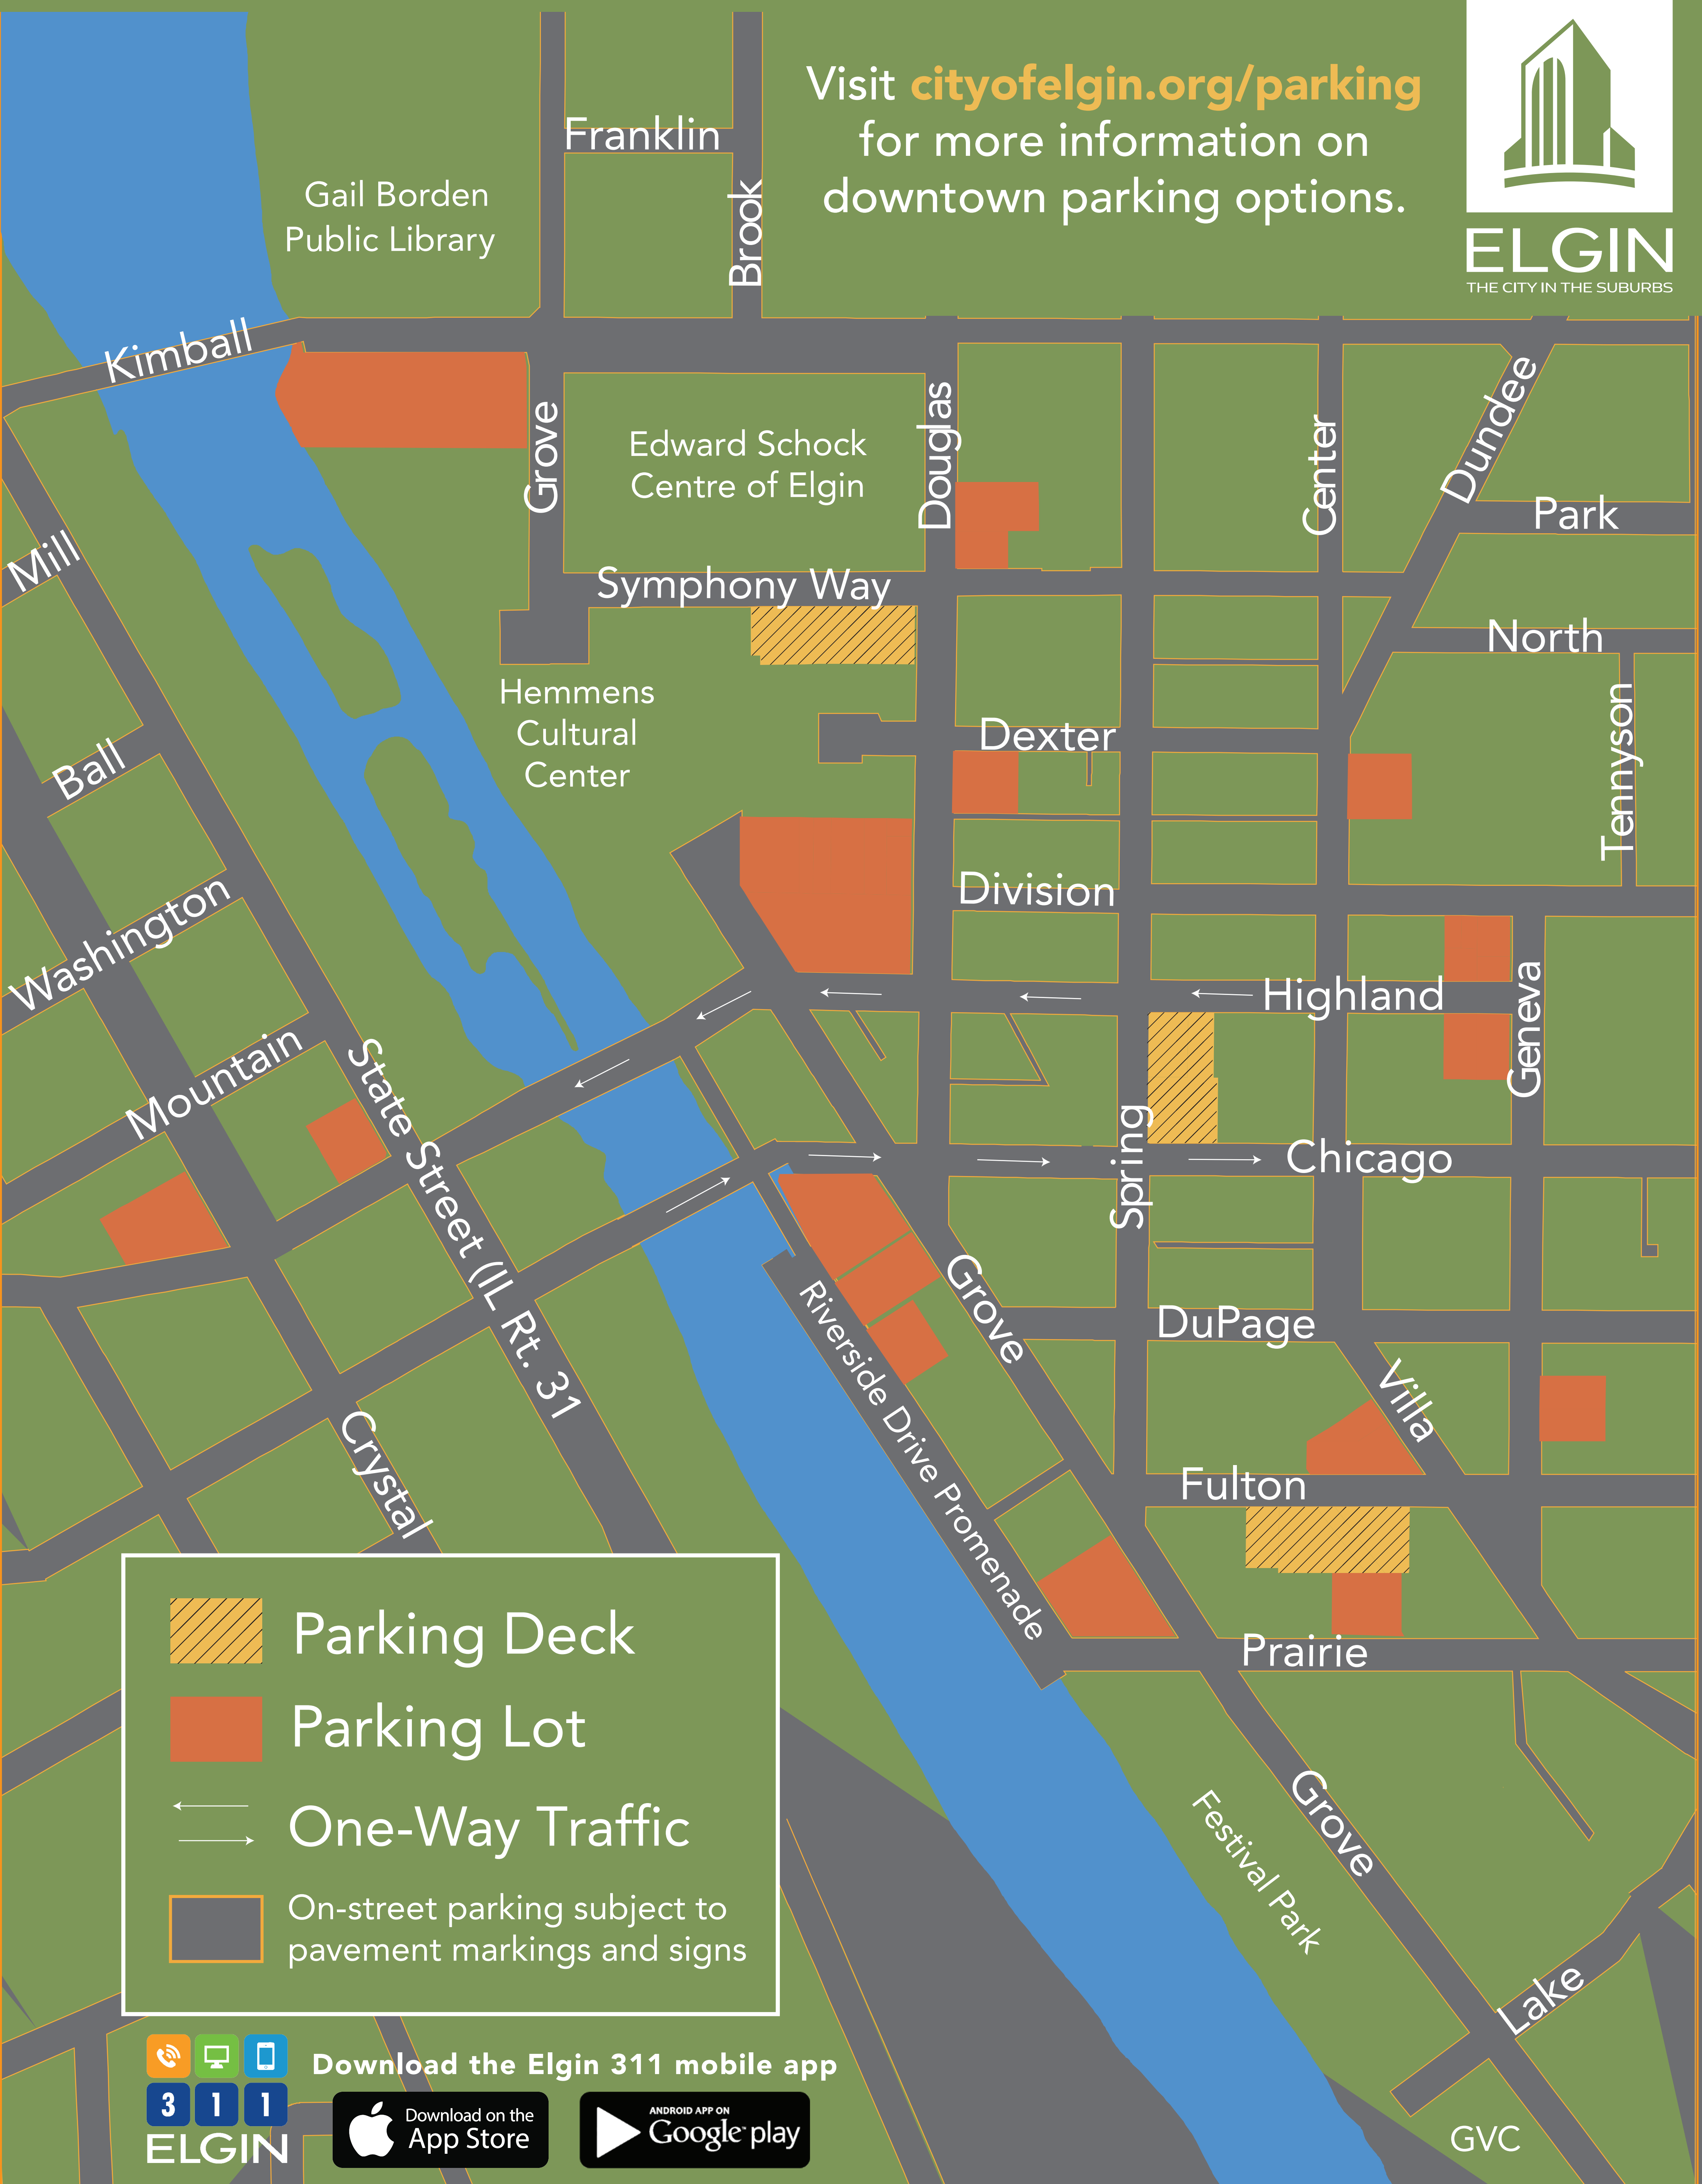

FREE PUBLIC PARKING

Visit cityofelgin.org/parking for more information on downtown parking options.

ELGIN
THE CITY IN THE SUBURBS

-  Parking Deck
-  Parking Lot
-  One-Way Traffic
-  On-street parking subject to pavement markings and signs

Download the Elgin 311 mobile app

GVC