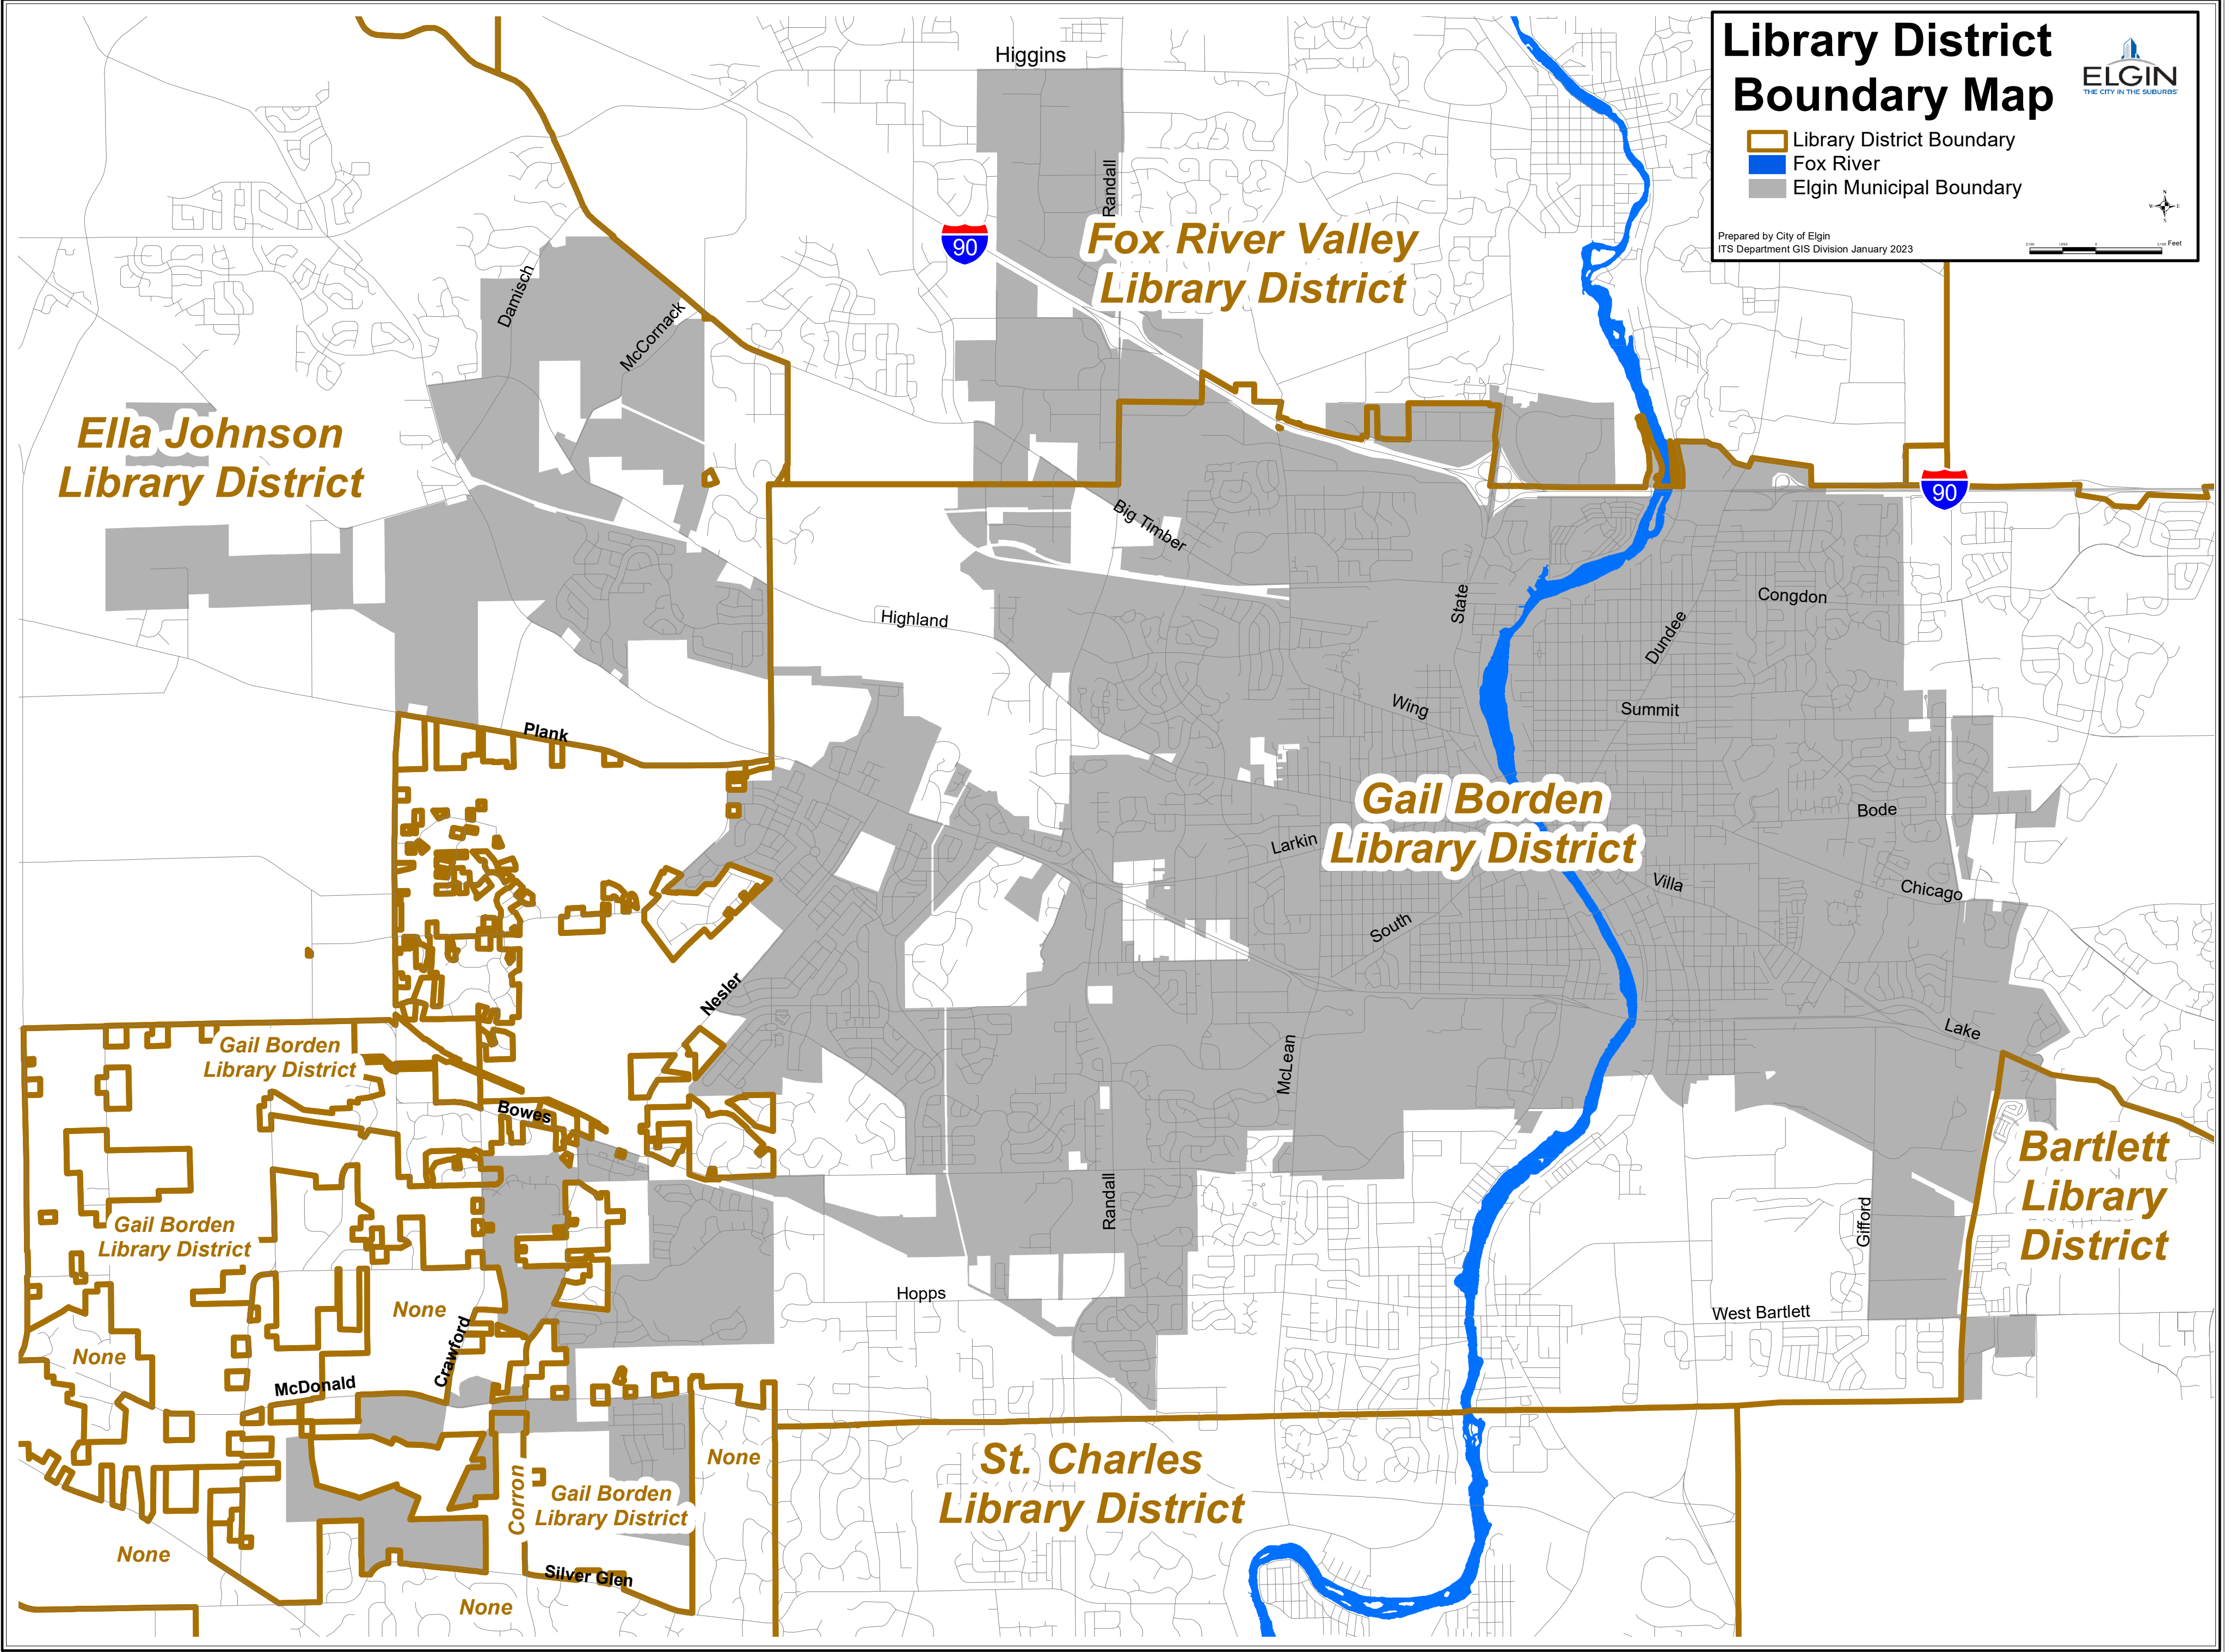

Library District Boundary Map

- Library District Boundary
- Fox River
- Elgin Municipal Boundary

Prepared by City of Elgin
ITS Department GIS Division January 2023

**Ella Johnson
Library District**

**Fox River Valley
Library District**

**Gail Borden
Library District**

**Bartlett
Library District**

**St. Charles
Library District**

Gail Borden
Library District

Gail Borden
Library District

Gail Borden
Library District

None

None

McCormack

State

Wing

Summit

Congdon

Dundee

Larkin

South