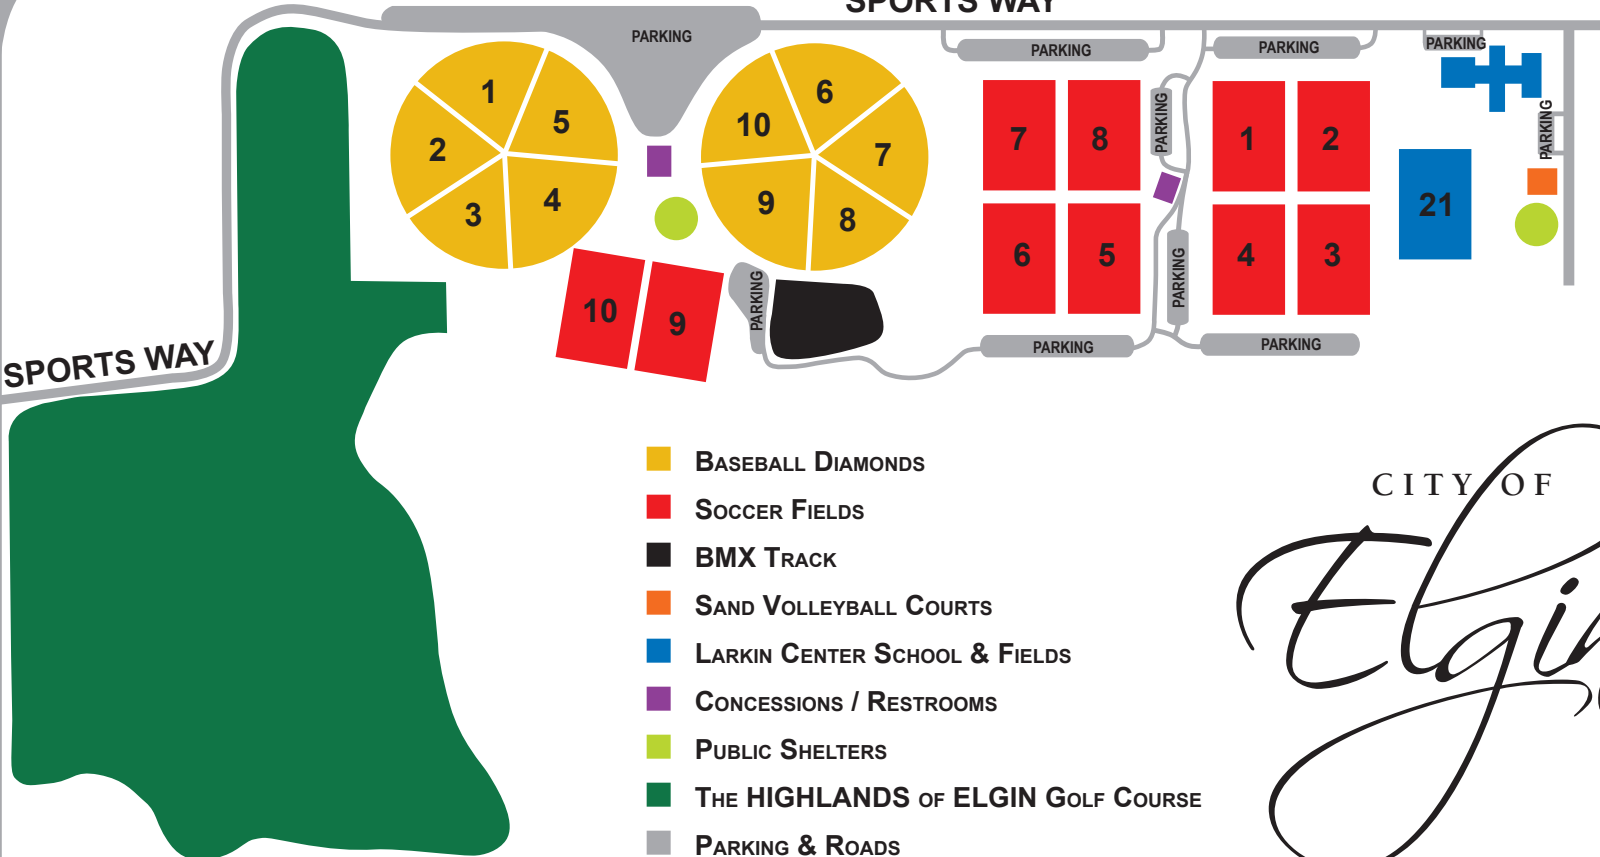

ELGIN SPORTS COMPLEX

ROUTE 31
(State Street)

US ROUTE 20 (Lake Street)

McLEAN BOULEVARD

SPORTS WAY

SPORTS WAY

- BASEBALL DIAMONDS
- SOCCER FIELDS
- BMX TRACK
- SAND VOLLEYBALL COURTS
- LARKIN CENTER SCHOOL & FIELDS
- CONCESSIONS / RESTROOMS
- PUBLIC SHELTERS
- THE HIGHLANDS OF ELGIN GOLF COURSE
- PARKING & ROADS

CITY OF

Elgin