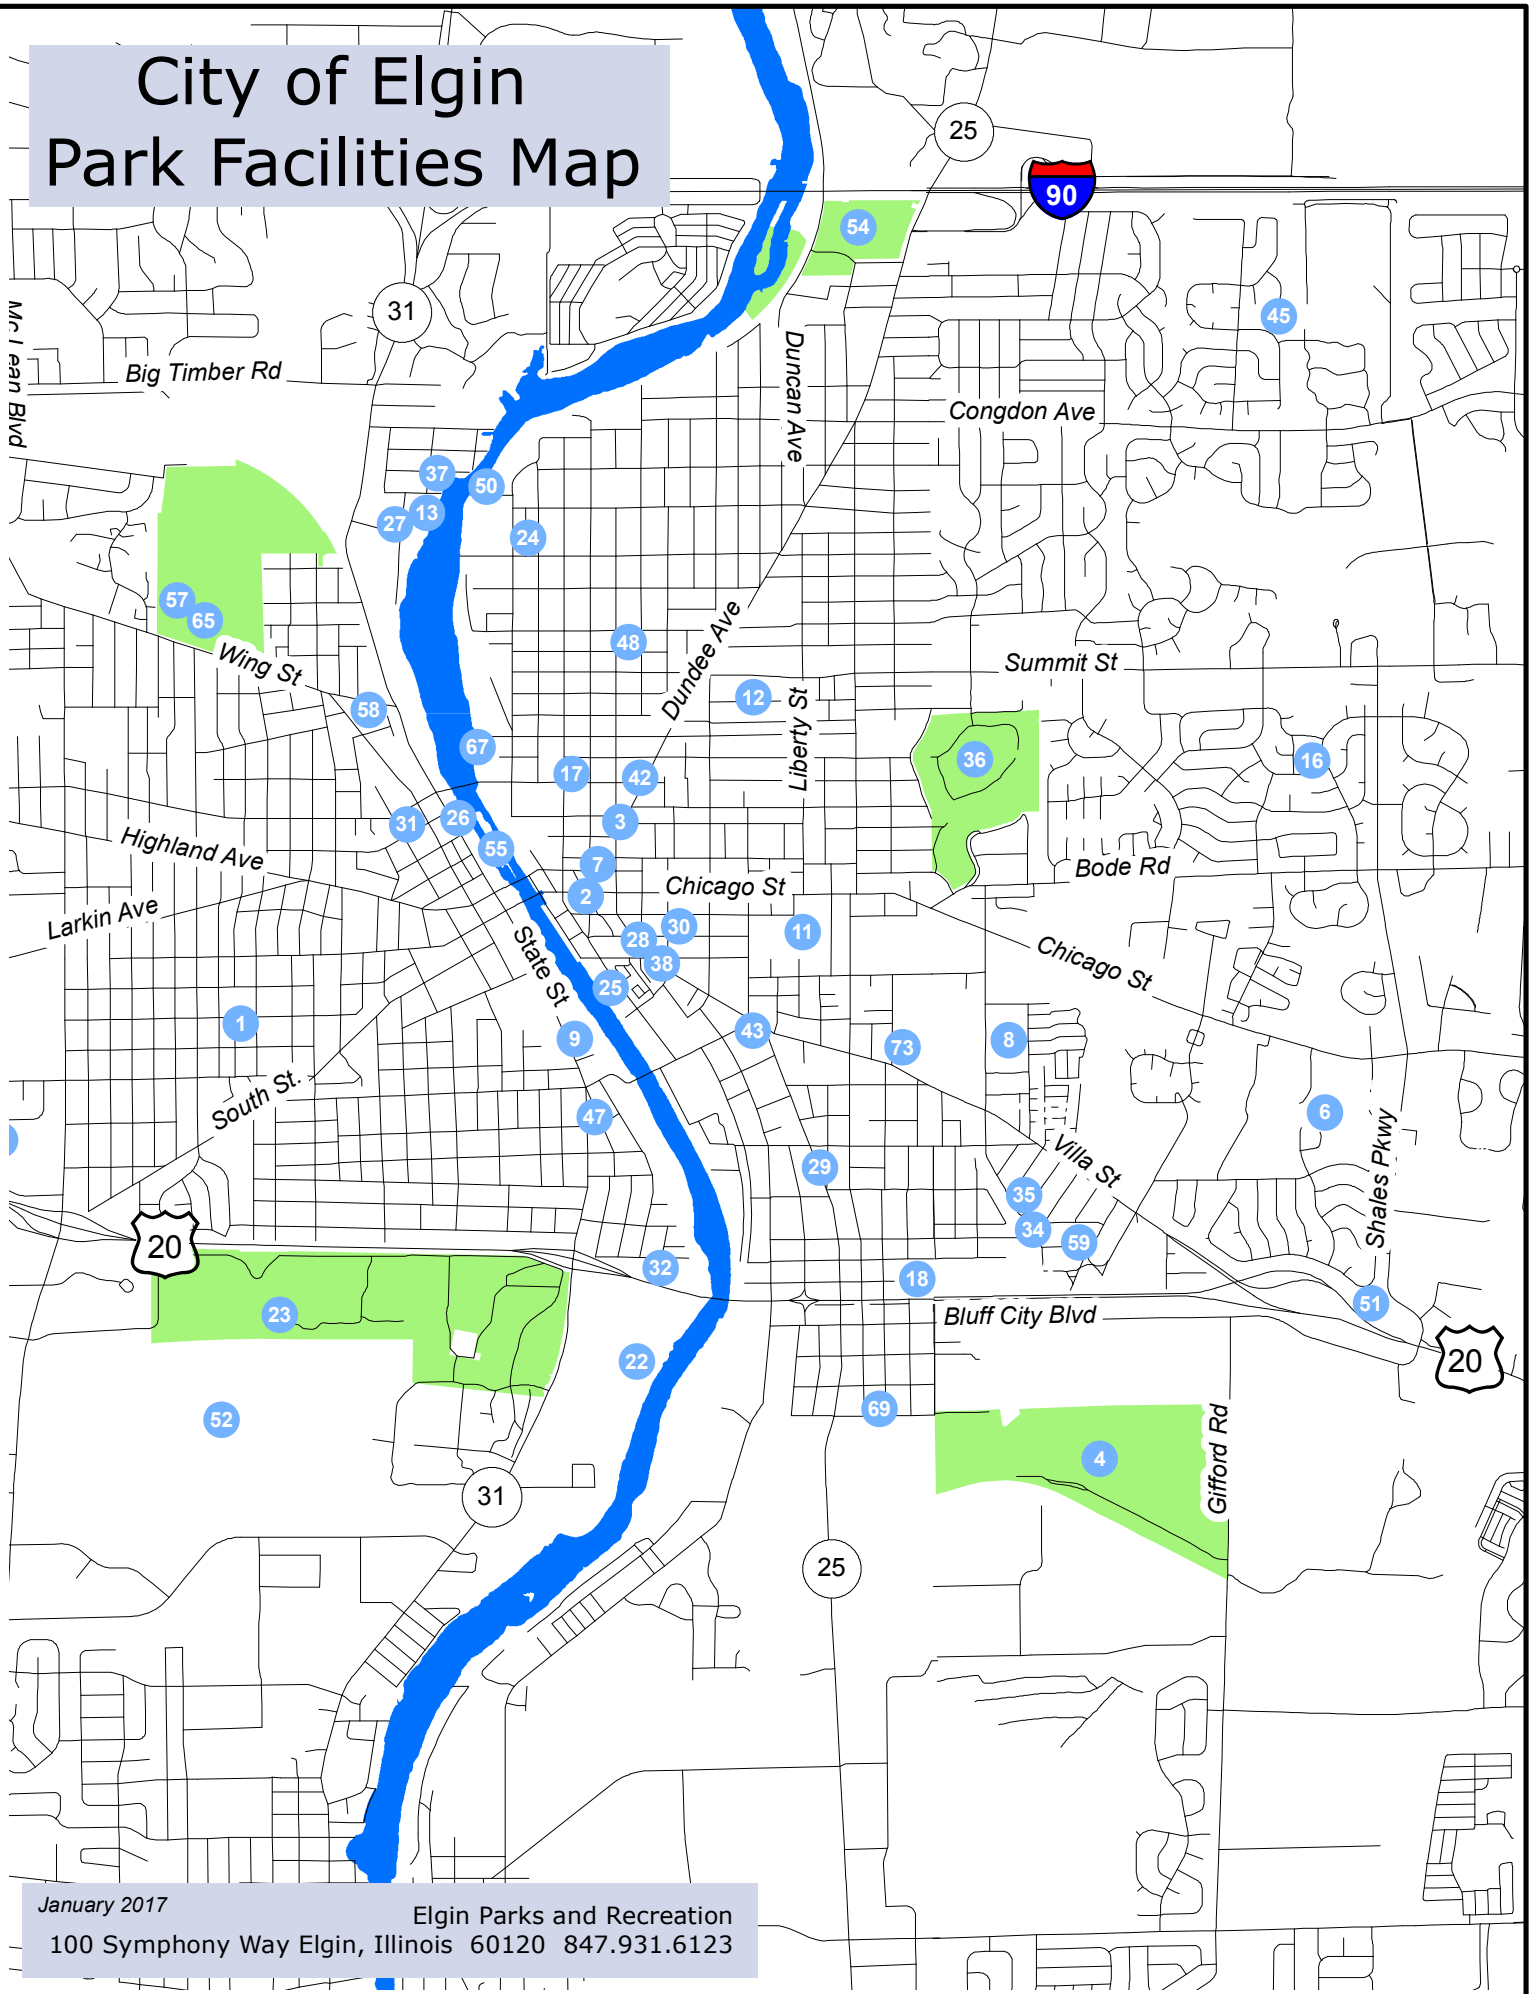

City of Elgin Park Facilities Map

January 2017

Elgin Parks and Recreation
100 Symphony Way Elgin, Illinois 60120 847.931.6123