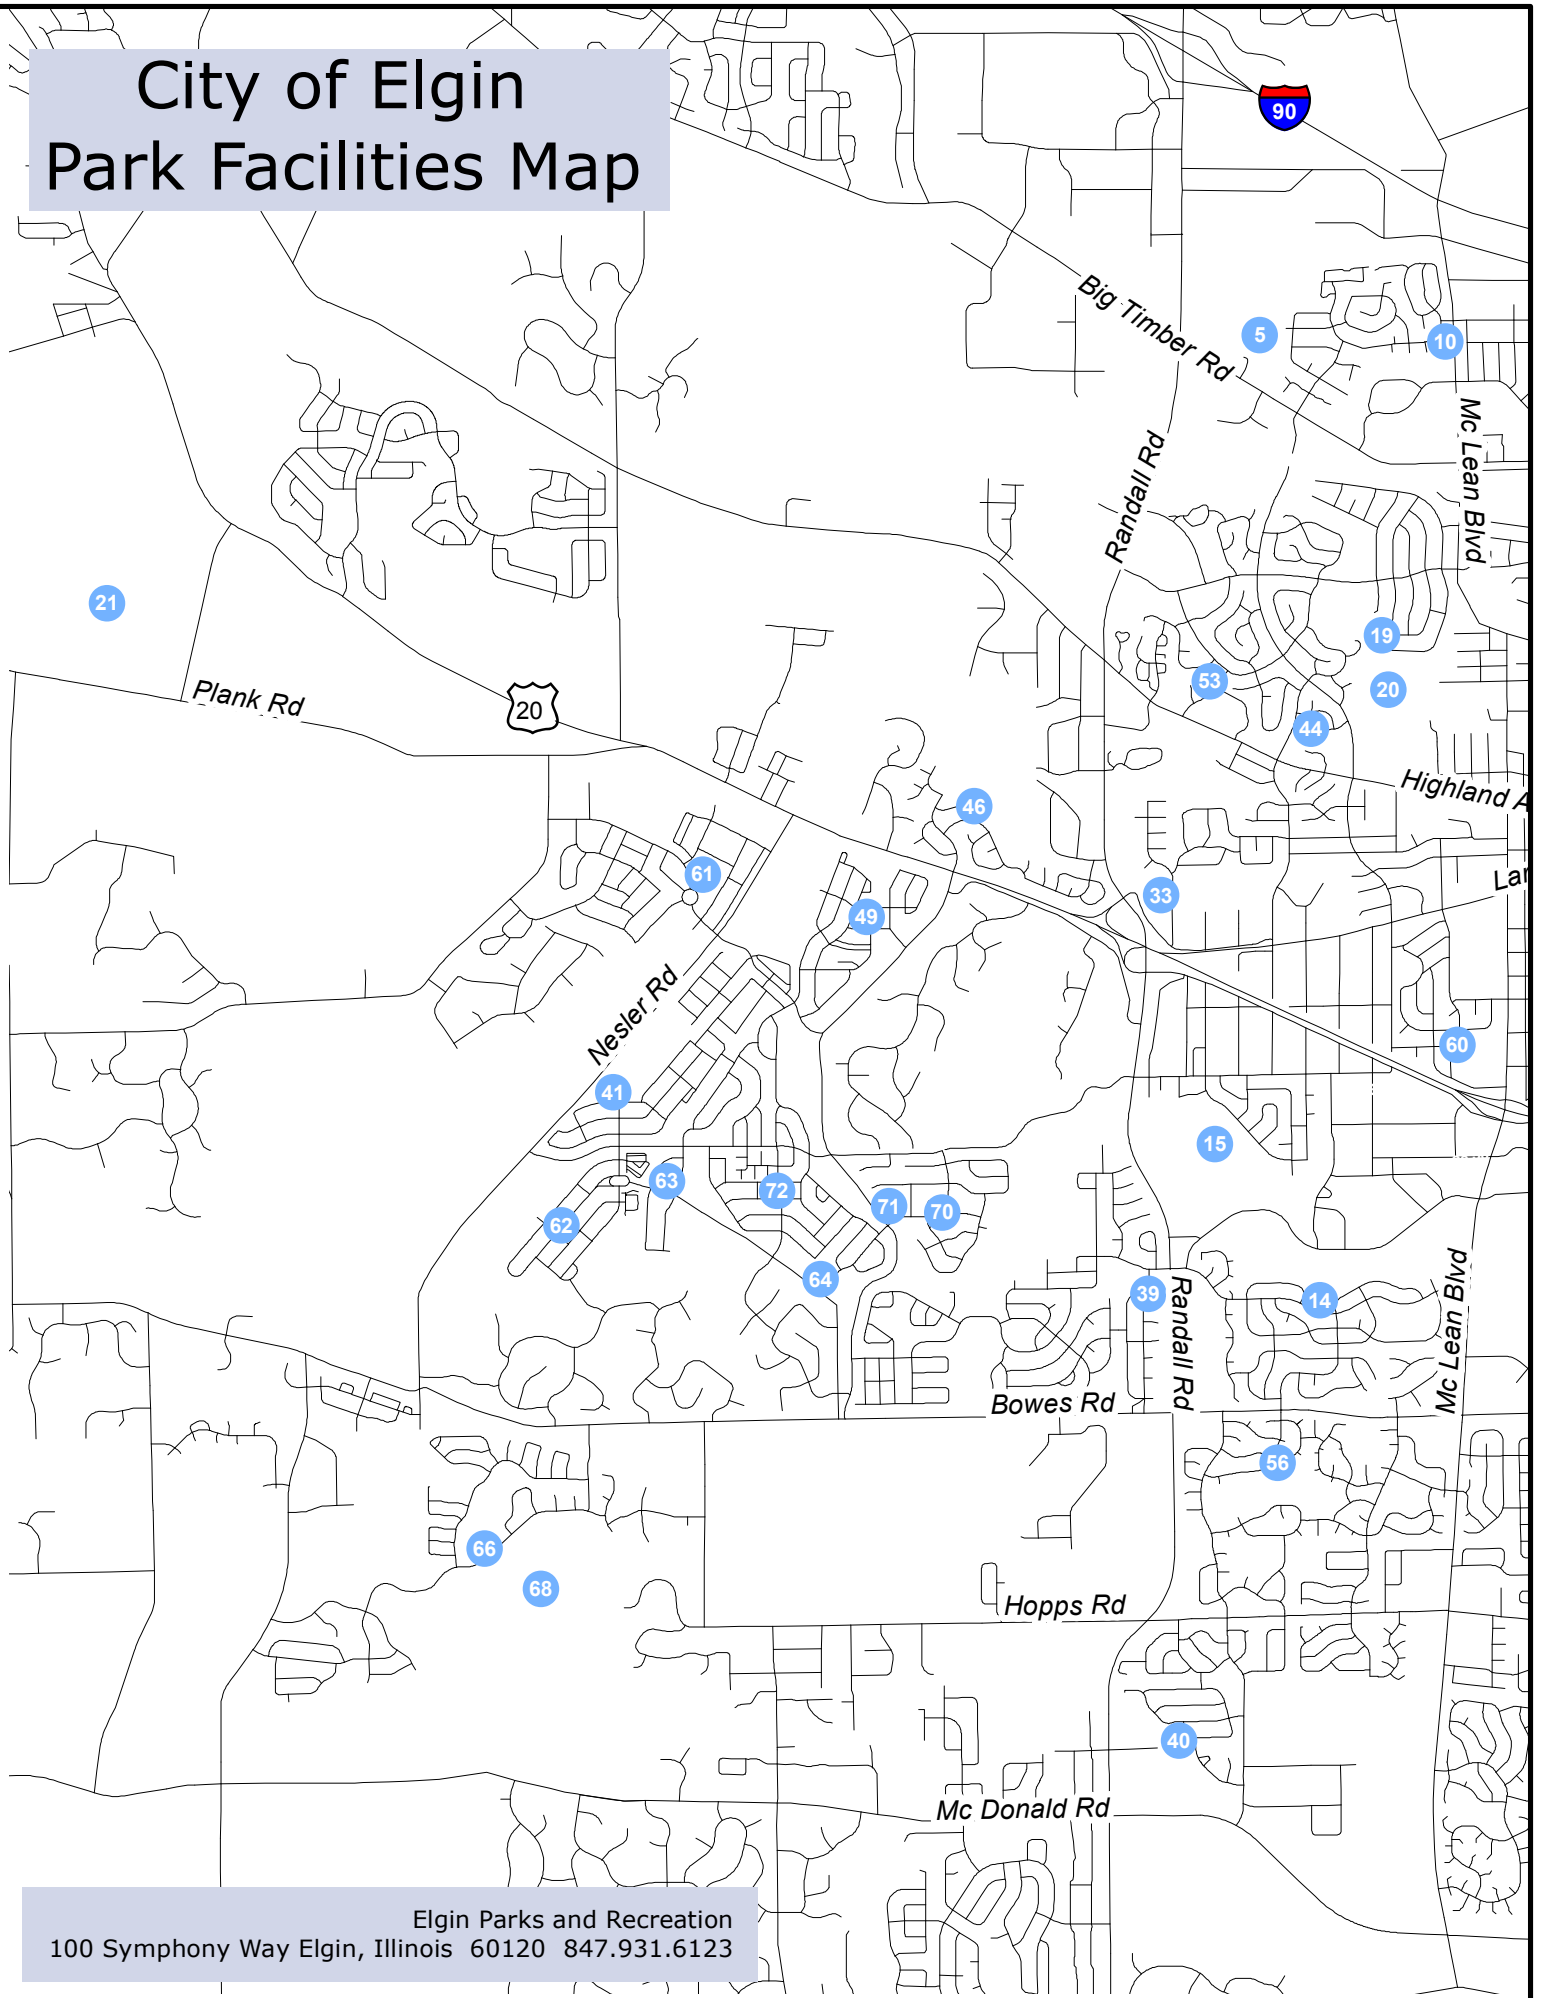

City of Elgin Park Facilities Map

Elgin Parks and Recreation
100 Symphony Way Elgin, Illinois 60120 847.931.6123

Map Key			Bandshell	Basketball Court	BMX Track	Boat Launch	Fields Baseball	Fields Softball	Fields Football	Fields: Practice Area	Fields: Smaller Practice Area	Fields: Soccer	Fishing Area or Pier	Golf Course	Ice Skating	Museum	Nature Center	Nature Preserve	Nature or Multi-Use Tr.	Paths: Hard Surface	Pavillion	Playground	Sand Volleyball	Shelter/ Gazebo	Skateboard & Rollerblade Tri.	Swimming Pools	Tennis Courts	Washroom Facilities	Water "Play" Fountain	Zoo
Park Name	Park Location	Acreeage																												
1	Abbott Park	104 S. Commonwealth Ave	1.24																				•							
2	Advocate Park	170 E. Chicago St	0.09																											
3	Barclay Park	165 Center St	0.27																											
4	Bluff Spring Fen	945 Bluff City Blvd	97															•	•											
68	Bowes Creek Country Club	1250 Bowes Creek Blvd	249											•																
5	Burnidge Wood Park	2050 Banks Dr	22.04															•	•			•								
6	Campus Park	455 Campus Dr	7.56																			•								
7	Carelton Rogers Park	55 N. Spring St	0.45																											
9	Central Park	225 S. State St	3.45																											
10	Century Oaks Park	1300 N. McLean Blvd	3.96							•												•	•							
11	Channing Park	35 Rugby Pl.	6							•																		•		
12	Clara Howard Park	448 Fremont St	0.49																			•								
13	Clifford Owasco Park	825 Clifford St	4.56											•								•								
14	College Green Park	1900 College Green Dr	2.97							•																				
15	College Park	370 Gale St	54.23																											
63	Copper Springs Park	380 Copper Spring Ln.	4.1																											
16	Corley Drive Park	1316 Corley Dr	3.05																											
60	Cornerstone Park	1540 Mulberry Ln.	1.15																			•								
17	Douglas Ave Park	261 Douglas Ave	0.23																			•								
18	Drake Field Park	701 Hastings St	7.01							•																				
19	Eagle Heights Park	650 Deborah Ave	6.19								•		•						•	•		•								
20	Eagle Burnidge Park	1600 Eagle Rd	56																											
21	James F. Cook Park	4600 Plank Rd	224																											
22	Elgin Shores	601 S. State St	20.8			•	•						•										•						•	
23	Elgin Sports Complex	709-875 Sports Way	407			•		•				•							•	•		•	•		•			•		
24	Esmeralda Park	830 Esmeralda Pl	0.46								•																			
25	Festival Park	132 S. Grove Ave	5.5										•									•							•	
26	Foundry Park	199 N. State St	7.3																											
27	Frazier Park	580 Frazier Ave	0.52																			•								
28	G.A.R. Park	115 Villa St	0.14																											
29	George Van deVoorde Fire Museum	533 St. Charles St	0.41													•														
30	Gifford Park	355 DuPage St	1.88																											
31	Grant School Park	265 N. Jackson St	1.8																			•								
32	Grollich Park	37 Souster Ave	7.62								•												•		•					
33	Hawthorne Hill Park	28 Brookside Dr	65.82																											
72	Heritage Park	3140 Heritage Parkway	3.14									•											•							
34	Kirk & Kramer Park	895 Jay St	0.8																								•			
43	Kiwanis Park	259 National St	2.51																											

**City of Elgin
Park Facilities Map**

January 2017